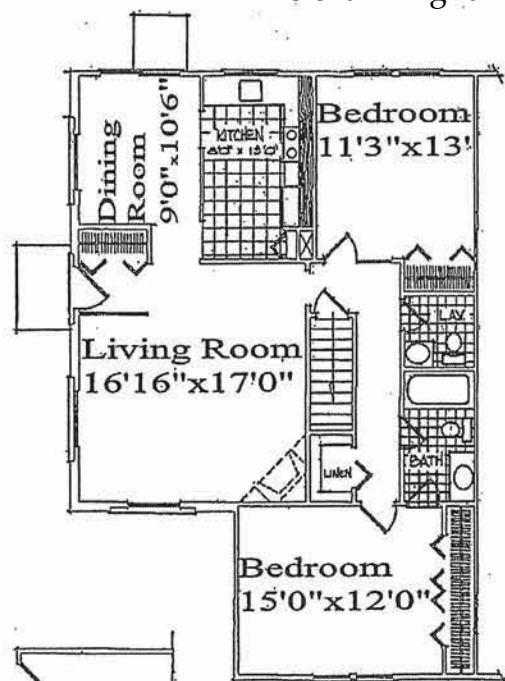

## 2 BR, 1.5 BA

This charming ranch home has a warm brick exterior and colonial shutter trim. Enter a center foyer. The large living room affords many attractive furniture arrangements. A handsome corner fireplace may be had as an option. To the left of the foyer you'll find your separate dining room with sliding glass doors opening to the outdoors in the summertime.

Optional garage

The kitchen boasts a window over the stainless steel kitchen providing natural light.

Handsome double doors lead to one of the two bedrooms. The master bedroom has a full wall-wide closet. A full bath with ceramic tile tub area and floor has double entry; one directly from the master bedroom. A powder room will serve your guests.